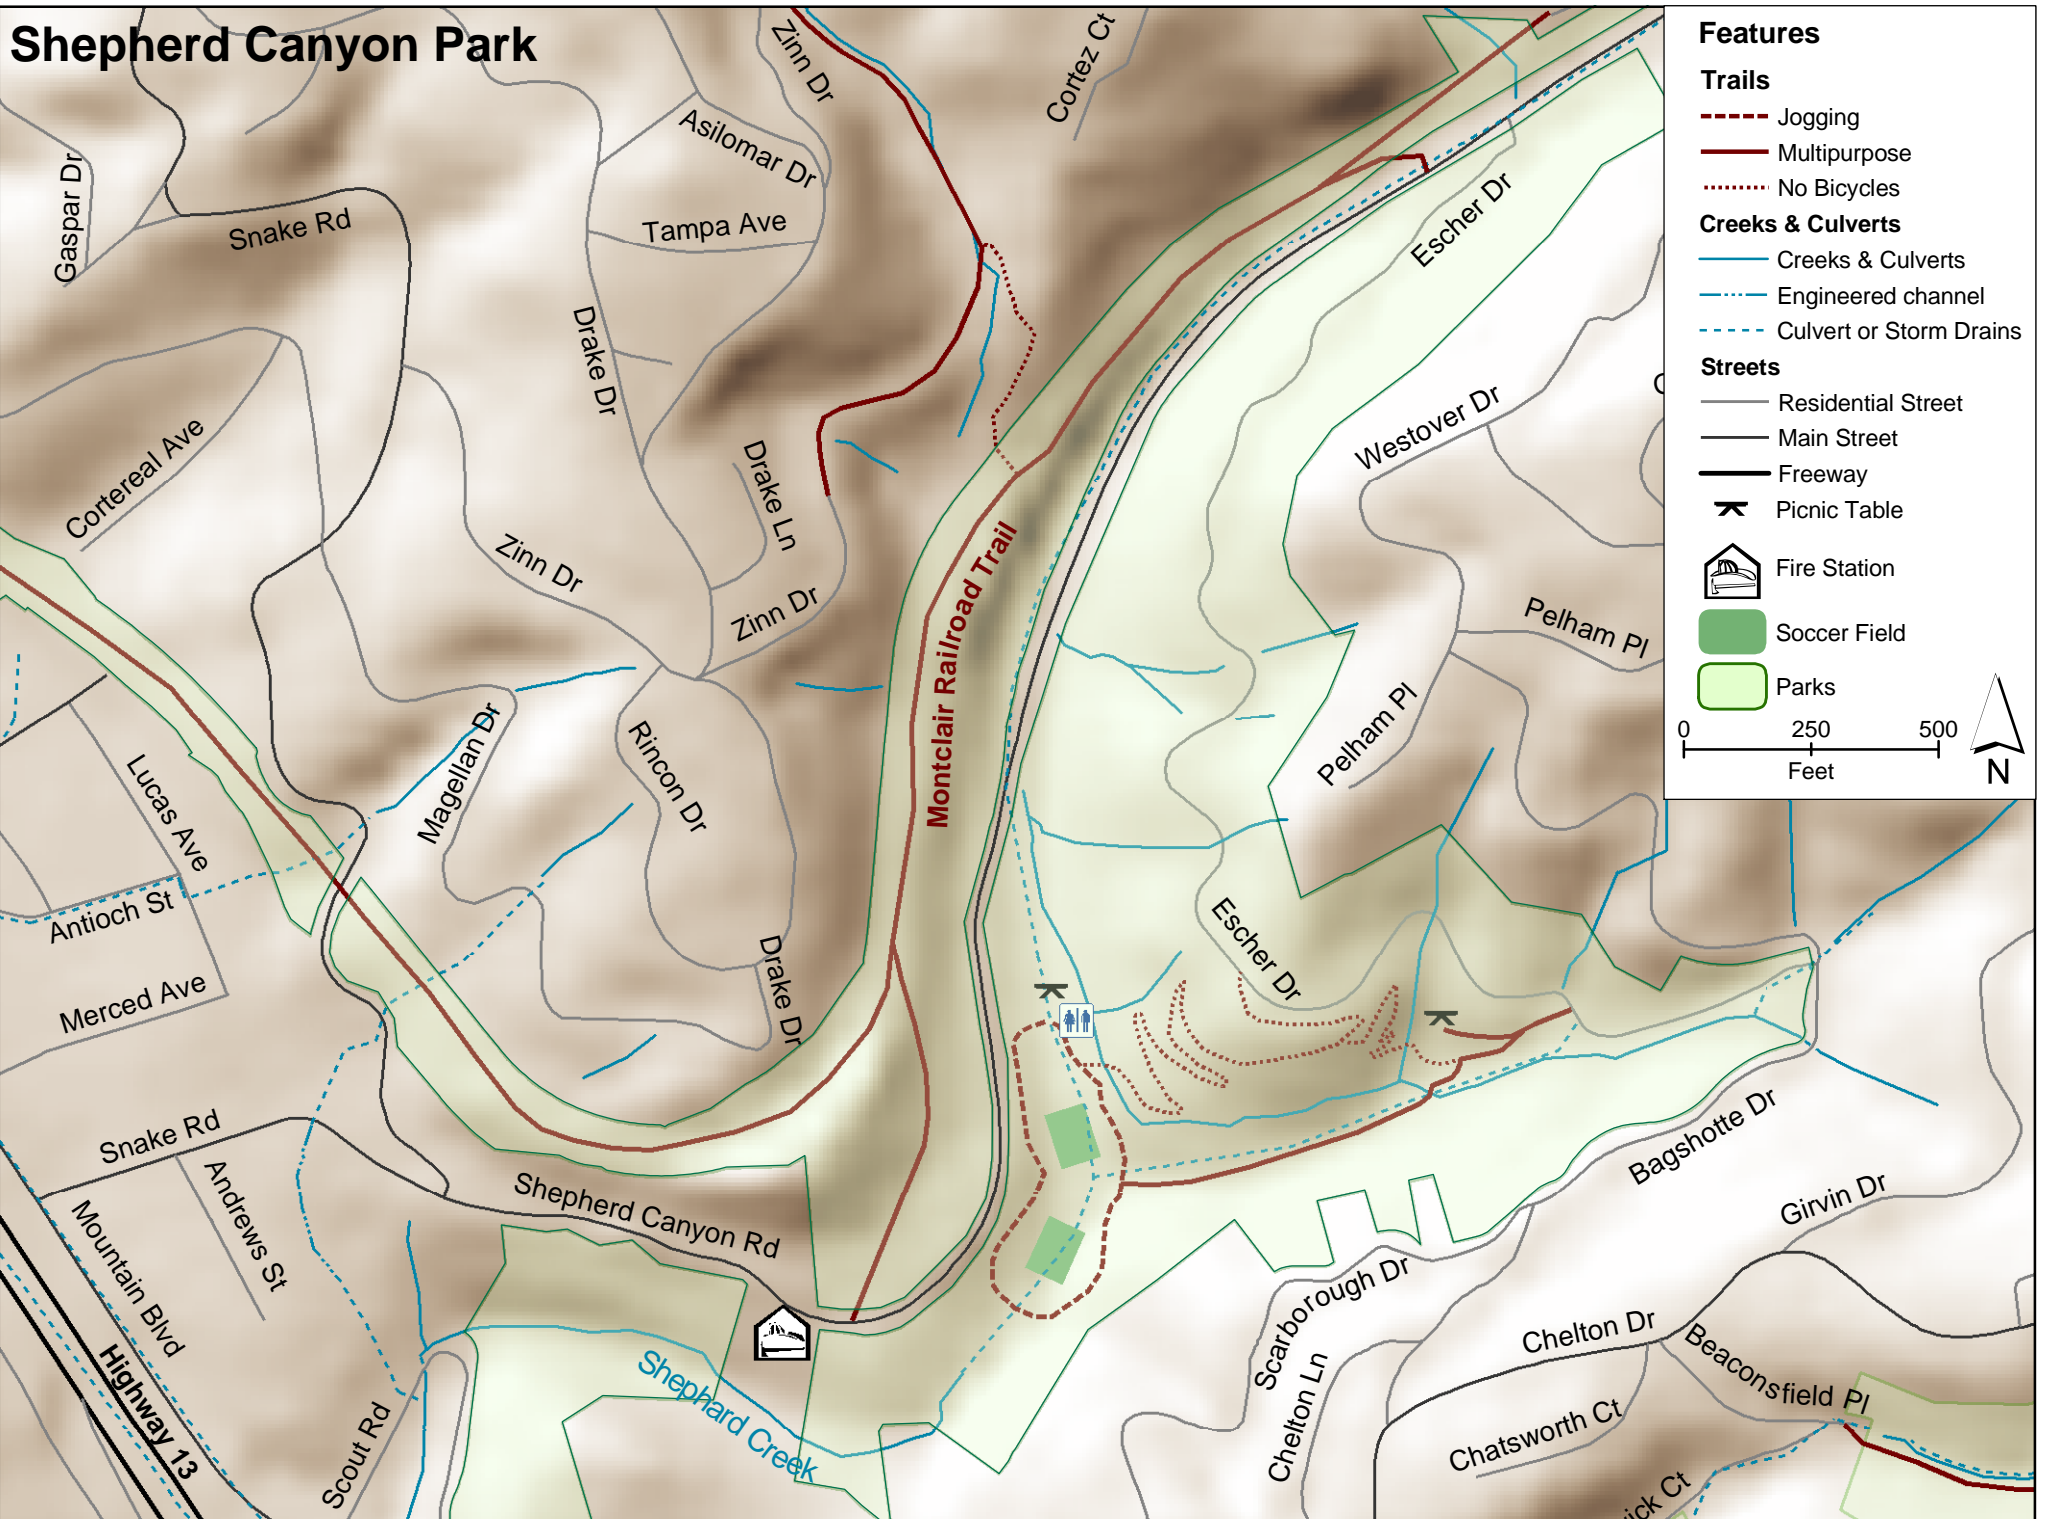

Shepherd Canyon Park

Features

Trails

- Jogging
- Multipurpose
- No Bicycles

Creeks & Culverts

- Creeks & Culverts
- Engineered channel
- Culvert or Storm Drains

Streets

- Residential Street
- Main Street
- Freeway

Other Features

- Picnic Table
- Fire Station
- Soccer Field
- Parks

0 250 500
Feet

N